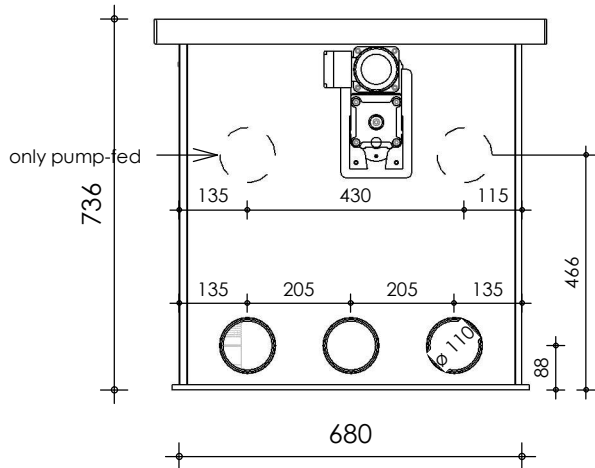

Front view

Right-side view

Top view

Rear view

Left-side view

description:
PP35-P - Drum filter

scale :
1 : 15

date/version :
v.3

water running height :
120 mm