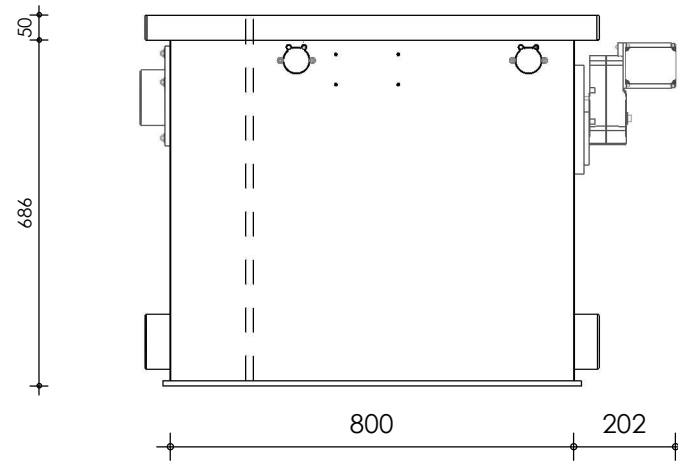

Front view

Right-side view

Top view

Rear view

Left-side view

description:
PP35-P - Drum filter

scale :
1 : 15

date/version :
v.3

water running height :
120 mm