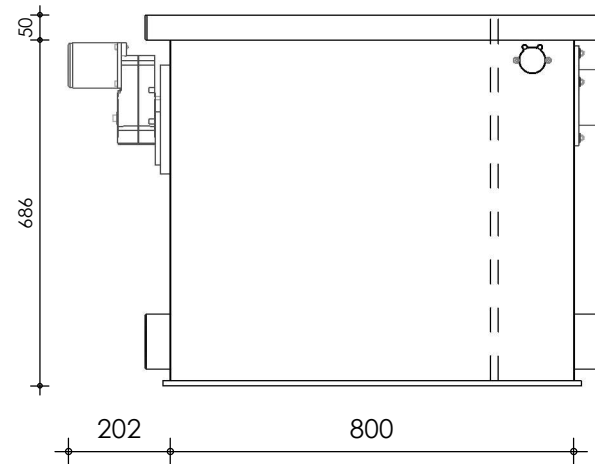

Front view

Right-side view

Top view

Rear view

Left-side view

description:
PP35-P - Drum filter

scale :
1 : 15

date/version :
v.3

water running height :
120 mm