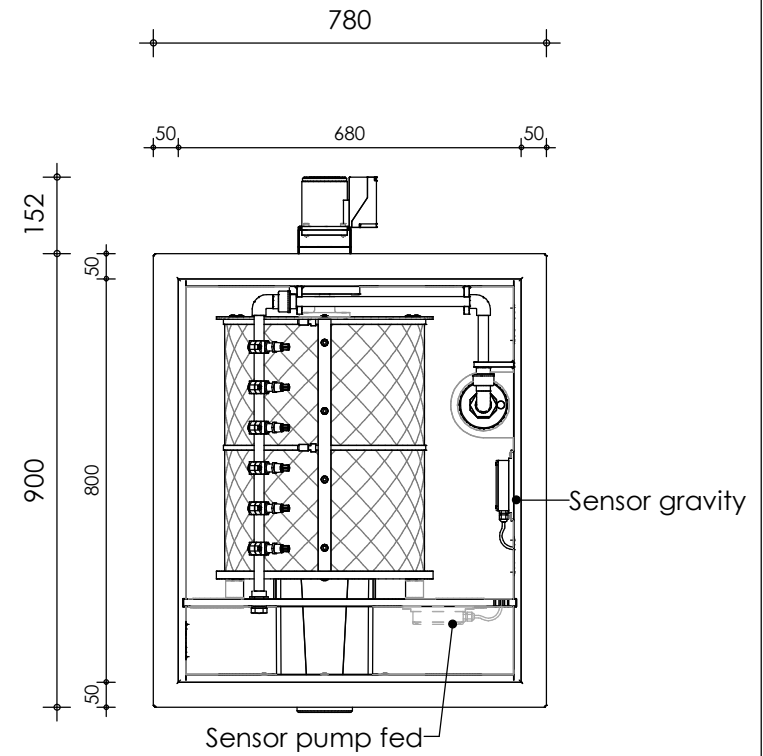

Front view

Right-side view

Top view

Rear view

Left-side view

description:
PP35-P - Drum filter

scale :
1 : 15

date/version :
v.3

water running height :
120 mm